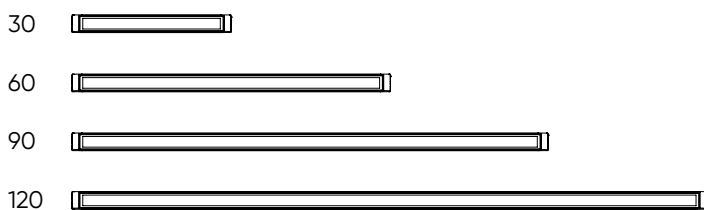

Controls, pixel size

1 luminaire – 1 pixel

Materials

housing – extruded aluminum
end caps – cast aluminum
diffusor – silicate tempered glass

Standard RAL colors

1015 1001 8004 8017

9005 7016 9006 9003

Standard coating type

moire

Accessories

brackets
screens
shields

Customization

controls: DMX-512
product length, light color, wattage and luminous flux
customized for a specific project

Available custom versions

Length, L

L, cm	weight, kg
30	0,5
60	0,9
90	1,3
120	1,7

SLIM NEW

1. Select a model

Serial code	W, max	lm, max	Length, cm
ILF12-0,3	3,4	340	30
ILF25-0,3	7	700	60
ILF38-0,3	11	1050	90
ILF51-0,3	14	1400	120

2. Create an article number

Serial code	Color	Optics	Controls*	Supply voltage**	Length, cm
ILF12-0,3	W30 W40 W50	40x100 50a90 60x90 120	D	L48	30
ILF25-0,3					60
ILF38-0,3					90
ILF51-0,3					120