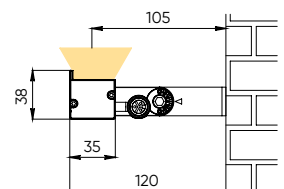

moire

Accessories

brackets
screens
shields

Customization

controls: DMX-512
product length, light color, wattage and luminous flux
customized for a specific project

Available custom versions

Length, L

L, cm	weight, kg
30	0,5
60	0,9
90	1,3
120	1,7

SLIM NEW

1. Select a model

Serial code	W, max	lm, max	Length, cm
ILF12-0,3	3,4	340	30
ILF25-0,3	7	700	60
ILF38-0,3	11	1050	90
ILF51-0,3	14	1400	120

2. Create an article number

Serial code	Color	Optics	Controls*	Supply voltage**	Length, cm
ILF12-0,3	W30 W40 W50	40x100 50a90 60x90 120	D	L48	30
ILF25-0,3					60
ILF38-0,3					90
ILF51-0,3					120

* D – protocol PWM

**L48 – supply voltage 48 V DC

3. Select accessories

Type	Article number	Distance from the façade to the luminaire center, mm
bracket kit	SLIM-01-50	100
	SLIM-01-100	150

Type	Article number	Height, mm	Length, mm
shields	PP SLIM-01-020-30	10	300
	PP SLIM-01-020-60		600
	PP SLIM-01-020-90		900
	PP SLIM-01-020-120		1200