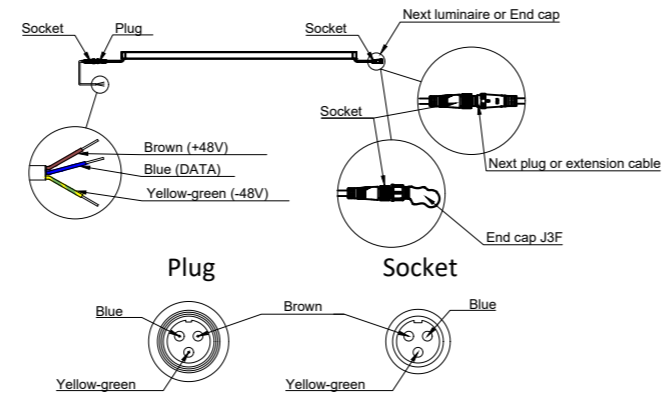

SLIM (monochrome dimmable)

SLIM FC (управляемый DMX)

Connecting scheme for SLIM FC with DMX-3W(B1T2) converter

- * This diagram does not include extension cables. When used, the total number of fixtures will change. Depending on the length of the extension cable, the number of fixtures in one segment of the system may be reduced.
- ** The maximum number of fixtures in a segment depends on the length (power) of the fixture.

Connecting scheme for monochrome luminaires SLIM

Connecting scheme for monochrome luminaires SLIM with DALI-PWM converter