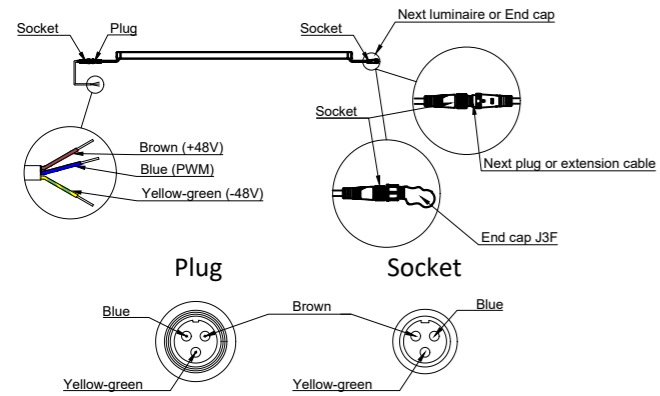

SLIM (monochrome dimmable)

SLIM FC (управляемый DMX)

Connecting scheme for SLIM FC with DMX-3W(B1T2) converter

- * This diagram does not include extension cables. When used, the total number of fixtures will change. Depending on the length of the extension cable, the number of fixtures in one segment of the system may be reduced.
- ** The maximum number of fixtures in a segment depends on the length (power) of the fixture.

Connecting scheme for monochrome luminaires SLIM

Connecting scheme for monochrome luminaires SLIM with DALI-PWM converter