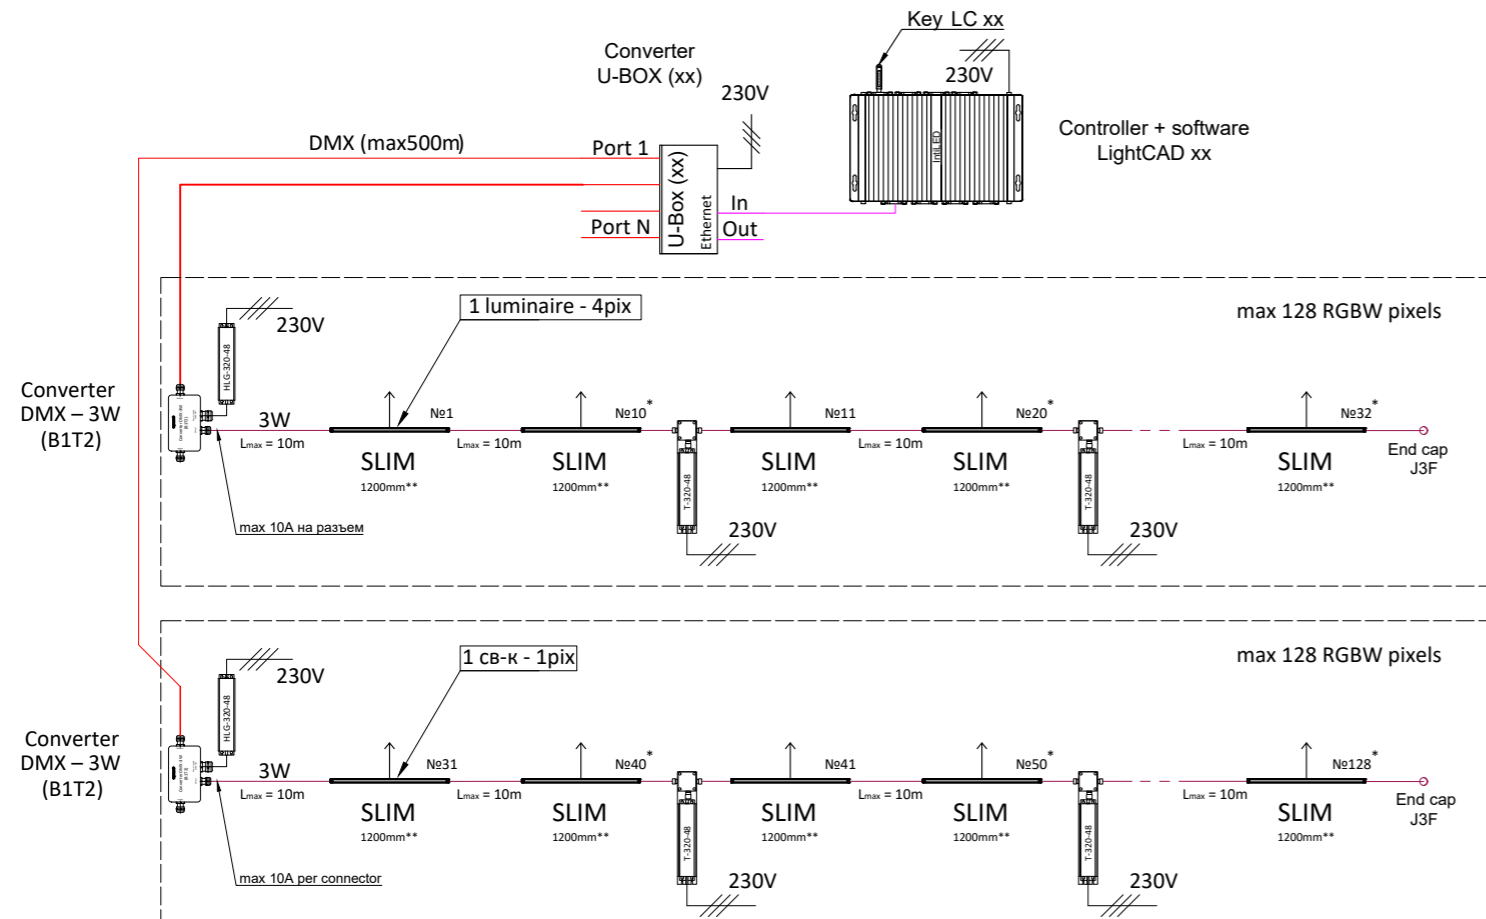

SLIM (monochrome dimmable)

SLIM FC (управляемый DMX)

Connecting scheme for SLIM FC with DMX-3W(B1T2) converter

- * This diagram does not include extension cables. When used, the total number of fixtures will change. Depending on the length of the extension cable, the number of fixtures in one segment of the system may be reduced.
- ** The maximum number of fixtures in a segment depends on the length (power) of the fixture.

Connecting scheme for monochrome luminaires SLIM

Connecting scheme for monochrome luminaires SLIM with DALI-PWM converter