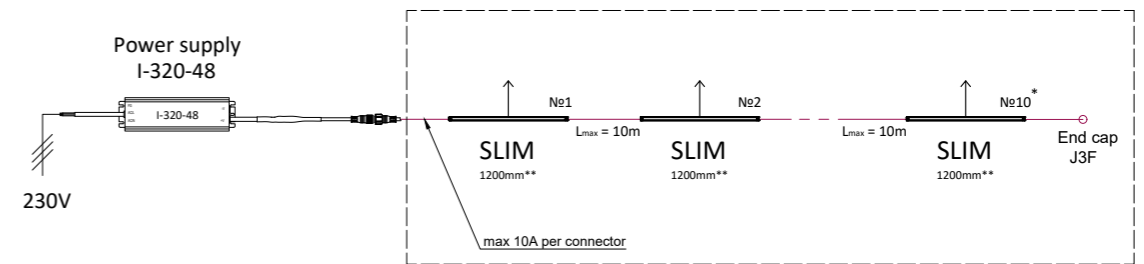

SLIM (monochrome dimmable)

SLIM FC (управляемый DMX)

Connecting scheme for SLIM FC with DMX-3W(B1T2) converter

- * This diagram does not include extension cables. When used, the total number of fixtures will change. Depending on the length of the extension cable, the number of fixtures in one segment of the system may be reduced.
- ** The maximum number of fixtures in a segment depends on the length (power) of the fixture.

Connecting scheme for monochrome luminaires SLIM

Connecting scheme for monochrome luminaires SLIM with DALI-PWM converter