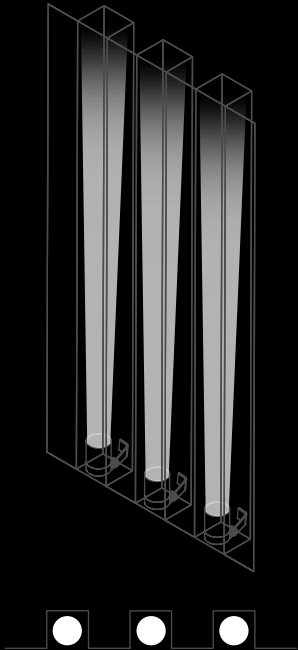

PILL  
INTILED

PILL is a tiny luminaire for façade and landscape accent lighting

PILL

iPhone 15 Pro

# Scalability of the solution

INTILED

BOX

KUB

SPOT

PILL

# PILL application

I N T I L E D

Lamella

5°

Complex carved column

15°

Niche/accents

10a30°  
15x50°  
30°