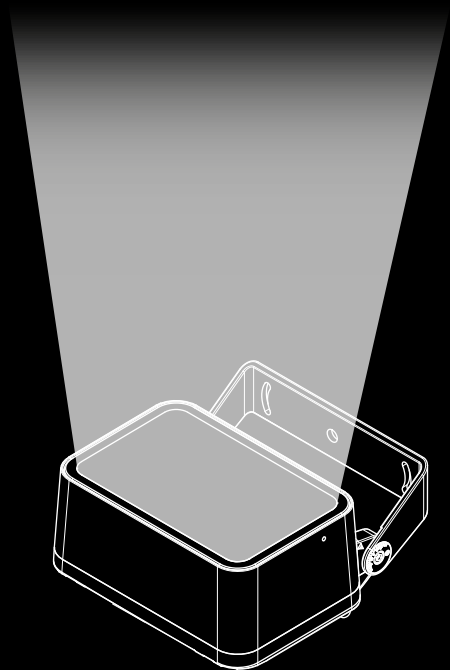

PILL  
INTILED

PILL is a tiny luminaire for façade and landscape accent lighting

PILL

iPhone 15 Pro

# Scalability of the solution

INTILED

BOX

KUB

SPOT

PILL