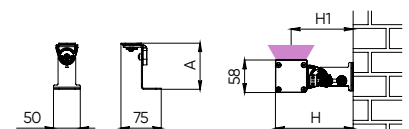

Customization
cable length up to 5m
voltage: 12, 24, 48 V DC
tunable white (TW) version
product length, wattage and luminous flux
customized for a specific project

Available custom versions

Technologies

Length, L

L, cm	weight, kg	H, mm	H1, mm	A, mm
30	1,1	115	85	60
60	1,9	140	110	85
90	2,7	200	170	145
120	3,5	280	250	225

LINE fullcolor

1. Select a model

Serial code	W, max	lm, max	Length, cm
ILF3-2	9,5	420	30
ILF6-2	22	850	60
ILF9-2	32	1250	90
ILF12-2	43	1700	120