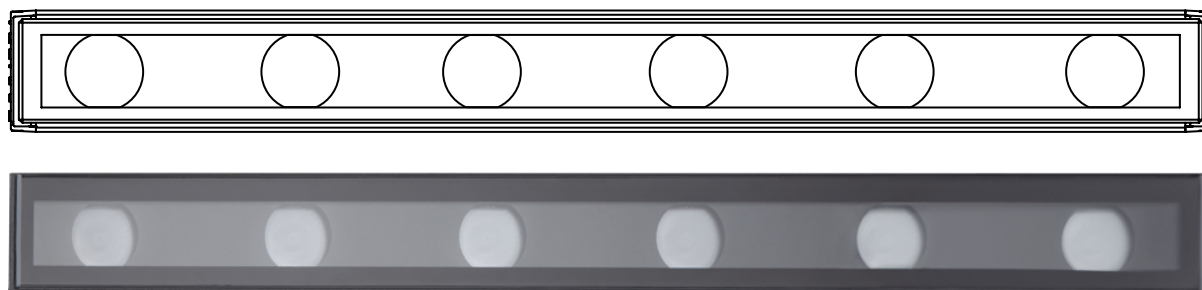

LINE fullcolor

Over 16 million bright, pure colors in the familiar compact and sleek LINE body. The ability to get any color you may wish for allows to go beyond the usual in lighting design.

Application

floodlight

accent

contour

LINE fullcolor

fullcolor
(multichip RGBW65)

CRI
≥70 (for white color)

Color binning
2 MacAdam ellipses for white,
±3 nm for color LED

Power factor
>0,9

Voltage
24 V DC (for 30cm version)
230 V AC (for 60, 90, 120, 150cm version)

IP66

Lifespan
not less than 50 000 hours

- 40°C + 55°C

Controls, protocols
DMX-512, DMX-512 + RDM

Controls, pixel size
1 luminaire – 1 pixel

Customization
cable length up to 5m
voltage: 12, 24, 48 V DC
tunable white (TW) version
product length, wattage and luminous flux
customized for a specific project

Available custom versions

Technologies