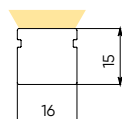

Controls, protocols

PWM

Controls, pixel size

1 luminaire – 1 pixel

Materials

silicon with full UV-protection, salt and other aggressive substances protection (chlorine, chemicals, alkali, etc.), intended for efficient outdoor application

Bending

combined (vertical+horizontal)

weight, kg/m
0,35

*maximum length 10m

LACE 3D

1. Select a model

Serial code	Color	lm/m, max
3DA	white	745
	color mono	533

2. Create an article number