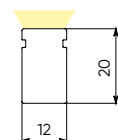

## 1. Select size and fold

VA, VB – vertical fold

weight, kg/m  
0,35

HC, HD – horizontal fold

\* L – maximum length 50m for IP67, 5m for IP68