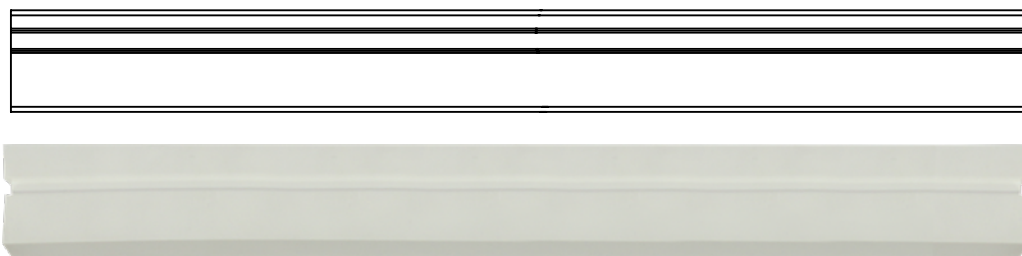

# LACE

Designed to create soft floodlighting or cove lighting and flawless lines of light on surfaces of all shapes.

Depending on the requirements of the project, it can be bent vertically or horizontally, specified with different cable exit options, IP67 or IP68 protection, etc.

## Application

flexible line