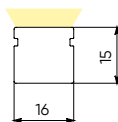

## 1. Select size and fold

VA, VB – vertical fold

weight, kg/m  
0,35

HC, HD – horizontal fold

\* L – maximum length 50m for IP67, 5m for IP68