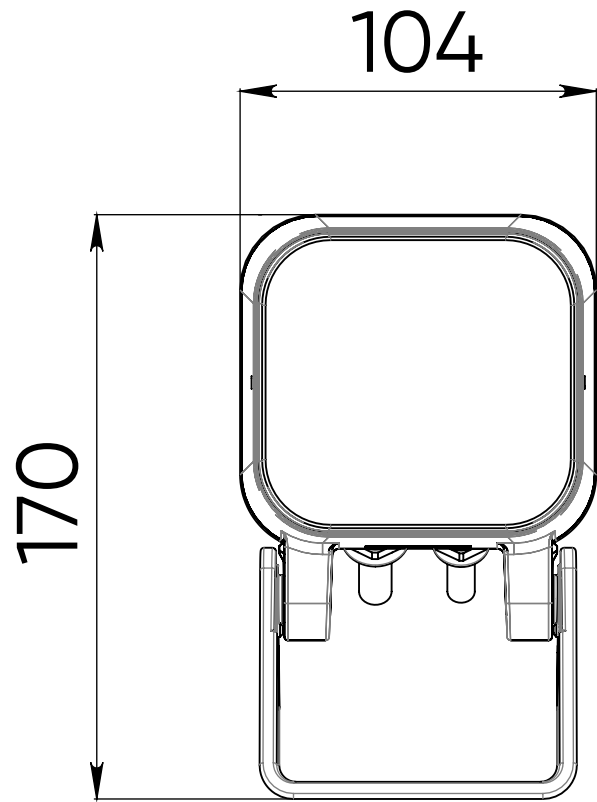

KUB fc DIMENSIONAL DRAWING

I N T I L E D

KUB fc MAIN TECHNICAL CHARACTERISTICS

I N T I L E D

Light source	Osram (Germany), Seoul (Korea)
Light color	Fullcolor (R+G+B+W65)
Optics	15°, 30°, 60°, 125°, 15x60°
Luminous flux	500 lm
Wattage	14 W
Voltage	24 V DC, 230 V AC
Protection class	IP66
Operating temperature	-40°C ... +45°C
Lifespan	not less than 50000 hours
Control	DMX-512/DMX-512 + RDM
Dimensions	104x170x116 mm (with bracket)
Weight	1,3 kg
Mounting	on an adjustable bracket
Accessories	shield
Customization	diffuser glass, internal honeycomb louvre, control/power cables of any length up to 3 m, housing and accessories painting in any RAL color, production of customized accessories, IP68 connectors

Compact accent projector

minor tall architectural elements (pilasters, columns)

15°, 30°

30°, 15x60°

minor small architectural elements (relief, mascarón)

60°, 125°

125°

interwindow spaces, 1-2 floors high