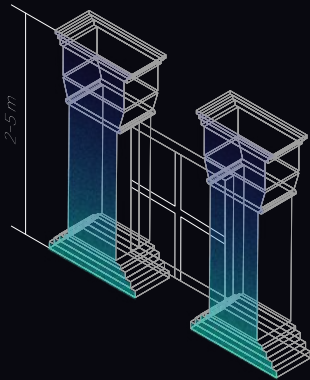

KUB fc DIMENSIONAL DRAWING

I N T I L E D

KUB fc MAIN TECHNICAL CHARACTERISTICS

I N T I L E D

Light source	Osram (Germany), Seoul (Korea)
Light color	Fullcolor (R+G+B+W65)
Optics	15°, 30°, 60°, 125°, 15x60°
Luminous flux	500 lm
Wattage	14 W
Voltage	24 V DC, 230 V AC
Protection class	IP66
Operating temperature	-40°C ... +45°C
Lifespan	not less than 50000 hours
Control	DMX-512/DMX-512 + RDM
Dimensions	104x170x116 mm (with bracket)
Weight	1,3 kg
Mounting	on an adjustable bracket
Accessories	shield
Customization	diffuser glass, internal honeycomb louvre, control/power cables of any length up to 3 m, housing and accessories painting in any RAL color, production of customized accessories, IP68 connectors

Compact accent projector

minor tall architectural elements (pilasters, columns)

15°, 30°

30°, 15x60°

minor small architectural elements (relief, mascarón)

60°, 125°

125°

interwindow spaces, 1-2 floors high

15x60°, 15°, 60°

60°, 125°

landscape lighting - flooding from small polls, compact urban elements

30°, 60°, 125°

30°, 60°

more information available
on the website