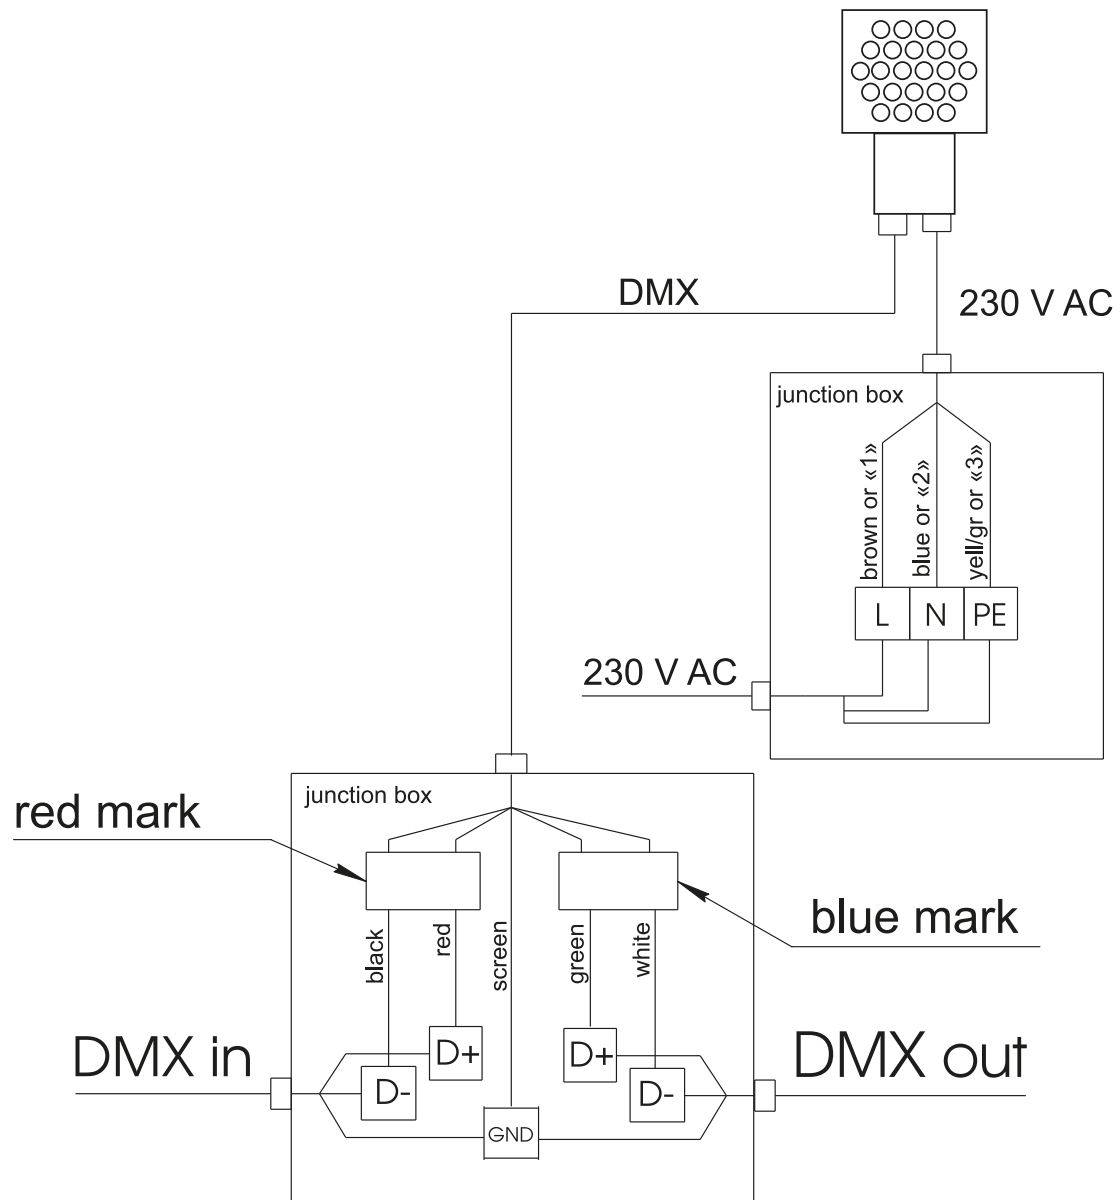

I N T I L E D

The colour mixing occurs inside the body, creating a fundamentally new quality of light, in any shade, including the purest white of any color temperature, be it warm or cold

A unique adjustment system allows you to quickly mount and adjust the luminaire using a regular hexagon screwdriver

KUB fc SPECIFIC FEATURES

I N T I L E D

Advanced feedback control
via DMX-512 + RDM protocol

Accessories

- housing and accessories painting in any RAL color
- IP68 connectors
- cable lengths up to 3 meters
- shield

KUB fc DIMENSIONAL DRAWING

I N T I L E D

KUB fc MAIN TECHNICAL CHARACTERISTICS

I N T I L E D

Light source	Osram (Germany), Seoul (Korea)
Light color	Fullcolor (R+G+B+W65)
Optics	15°, 30°, 60°, 125°, 15x60°
Luminous flux	500 lm
Wattage	14 W
Voltage	24 V DC, 230 V AC
Protection class	IP66
Operating temperature	-40°C ... +45°C
Lifespan	not less than 50000 hours
Control	DMX-512/DMX-512 + RDM
Dimensions	104x170x116 mm (with bracket)
Weight	1,3 kg
Mounting	on an adjustable bracket
Accessories	shield
Customization	diffuser glass, internal honeycomb louvre, control/power cables of any length up to 3 m, housing and accessories painting in any RAL color, production of customized accessories, IP68 connectors

15x60°, 15°, 60°

60°, 125°

landscape lighting - flooding from small polls, compact urban elements

30°, 60°, 125°

30°, 60°

more information available
on the website