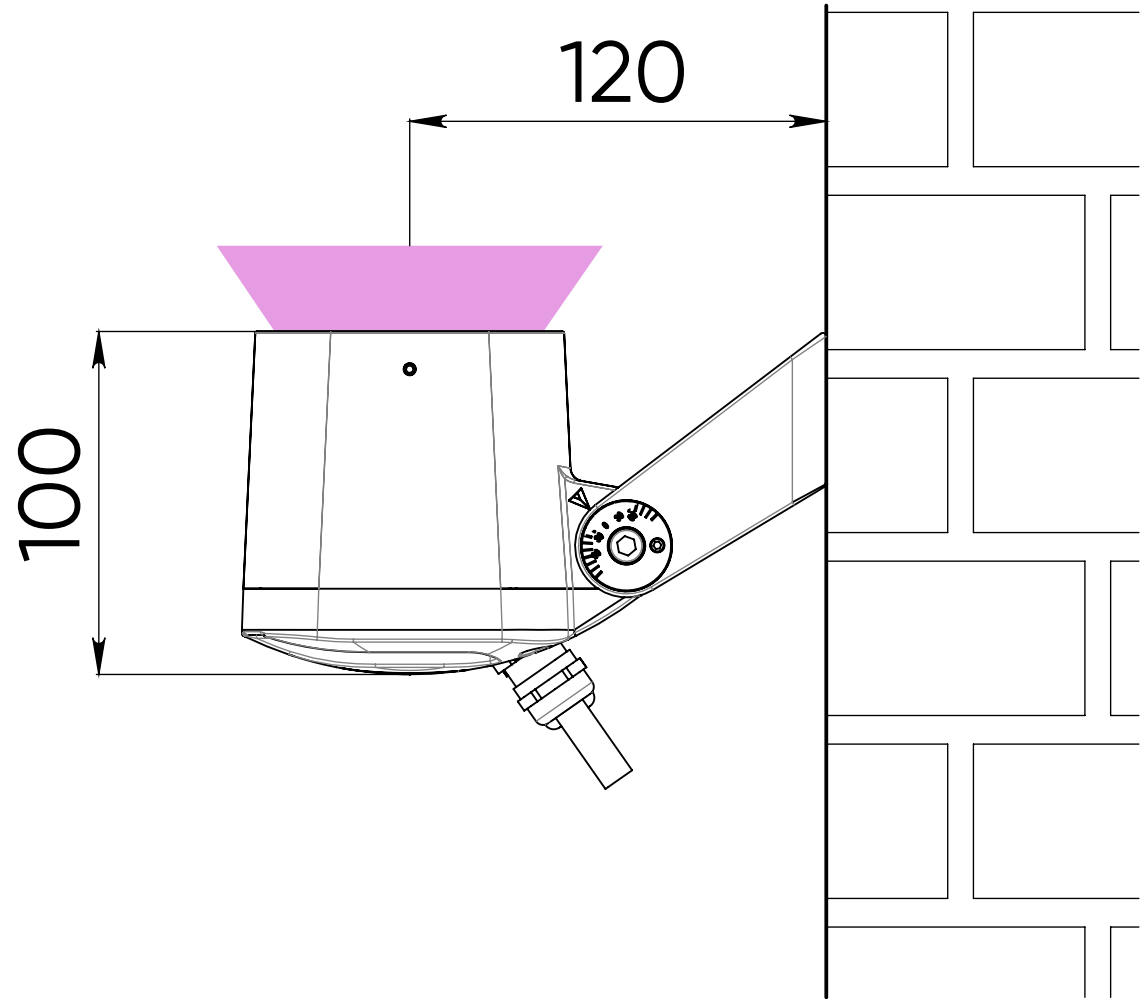

KUB fc SPECIFIC DESCRIPTION

I N T I L E D

The compact dimensions make it possible to place KUB fullcolor on columns, visors, in narrow inter-window spaces, on decorative details

KUB fc SPECIFIC DESCRIPTION

KUB fc DIMENSIONAL DRAWING

I N T I L E D

KUB fc MAIN TECHNICAL CHARACTERISTICS

I N T I L E D

Light source	Osram (Germany), Seoul (Korea)
Light color	Fullcolor (R+G+B+W65)
Optics	15°, 30°, 60°, 125°, 15x60°
Luminous flux	500 lm
Wattage	14 W
Voltage	24 V DC, 230 V AC
Protection class	IP66
Operating temperature	-40°C ... +45°C
Lifespan	not less than 50000 hours
Control	DMX-512/DMX-512 + RDM
Dimensions	104x170x116 mm (with bracket)
Weight	1,3 kg
Mounting	on an adjustable bracket
Accessories	shield
Customization	diffuser glass, internal honeycomb louvre, control/power cables of any length up to 3 m, housing and accessories painting in any RAL color, production of customized accessories, IP68 connectors