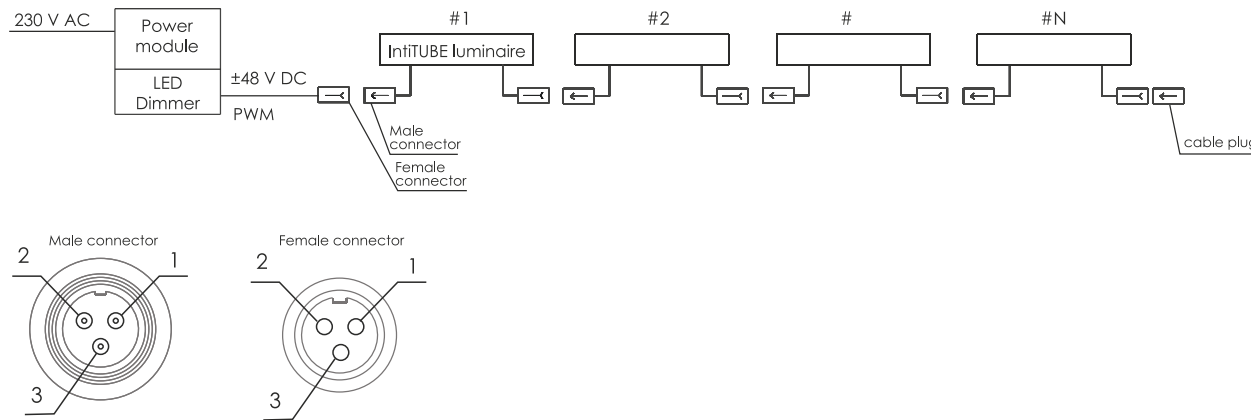

IntiTUBE CONNECTIONS DIAGRAM

I N T I L E D

IntiTUBE white color luminaire connections diagram

	Wire color	Input/Output
1	brown	+48 V
2	blue	PWM
3	yellow-green	-48 V