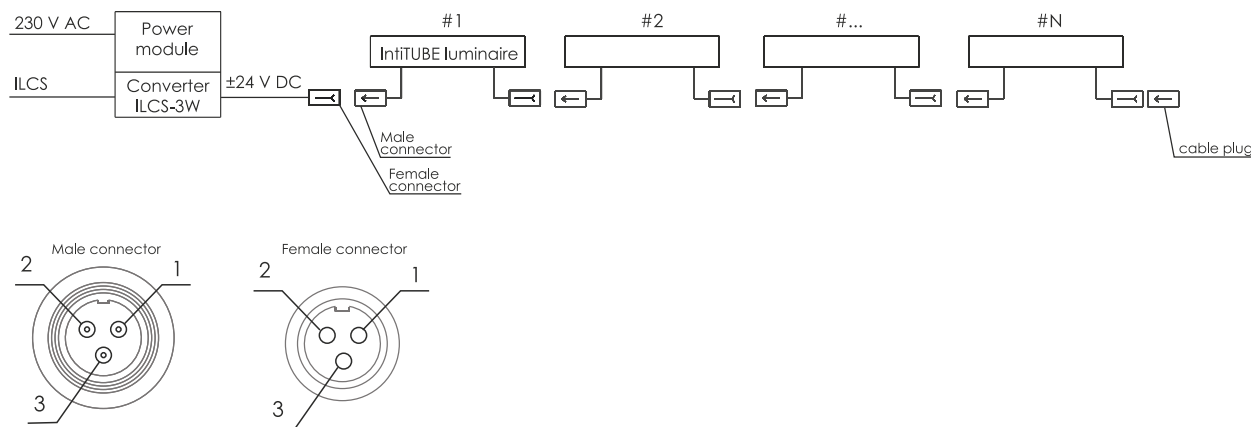

IntiTUBE fullcolor luminaire connections diagram

	Wire color	Input/Output
1	brown	+24 V
2	blue	DATA
3	yellow-green	-24 V