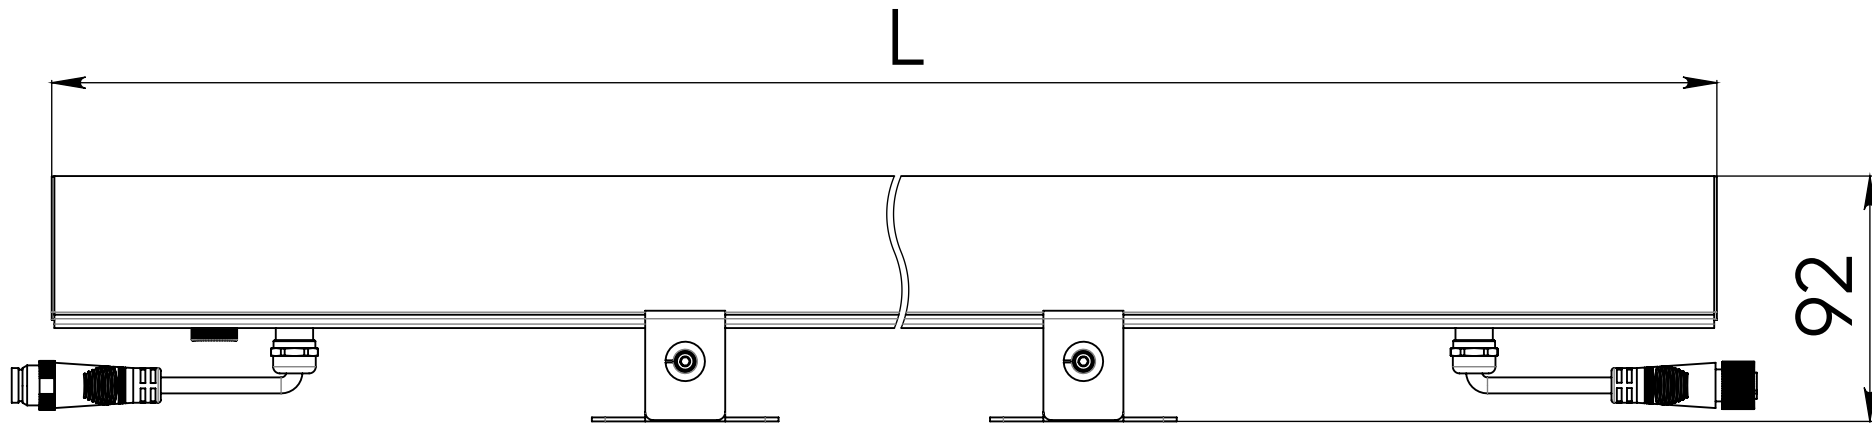

IntiTUBE DIMENSIONAL DRAWING

I N T I L E D

L, MM

265

380

515

630

765

880

1015

1130

1265