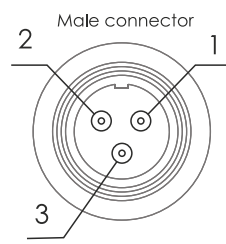

IntiTUBE white color luminaire connections diagram

N	Wire color	Input/Output
1	brown	+48 V
2	blue	PWM
3	yellow-green	-48 V

IntiTUBE fullcolor luminaire connections diagram

N	Wire color	Input/Output
1	brown	+24 V
2	blue	DATA
3	yellow-green	-24 V