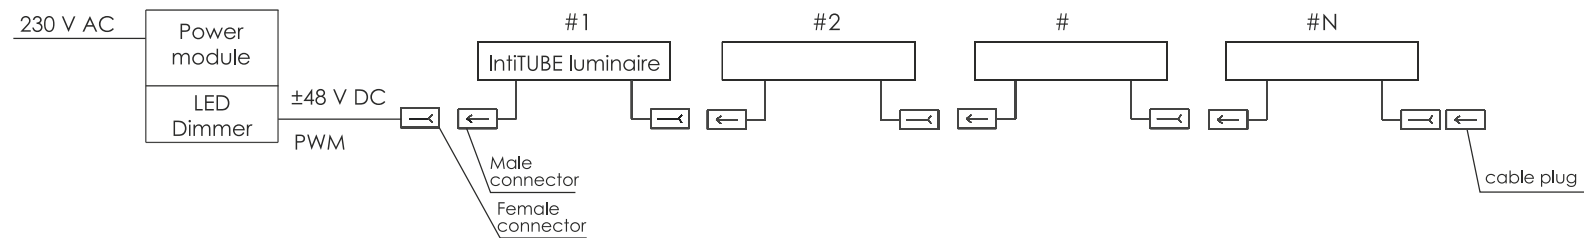

IntiTUBE white color luminaire connections diagram

N	Wire color	Input/Output
1	brown	+48 V
2	blue	PWM
3	yellow-green	-48 V

IntiTUBE fullcolor luminaire connections diagram

N	Wire color	Input/Output
1	brown	+24 V
2	blue	DATA
3	yellow-green	-24 V