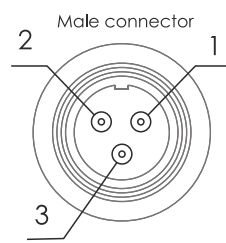

IntiTUBE white color luminaire connections diagram

N	Wire color	Input/Output
1	brown	+48 V
2	blue	PWM
3	yellow-green	-48 V

IntiTUBE fullcolor luminaire connections diagram

N	Wire color	Input/Output
1	brown	+24 V
2	blue	DATA
3	yellow-green	-24 V