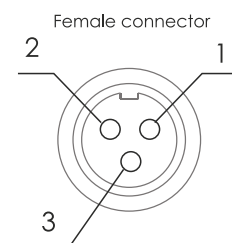

IntiTUBE white color luminaire connections diagram

N	Wire color	Input/Output
1	brown	+48 V
2	blue	PWM
3	yellow-green	-48 V

IntiTUBE fullcolor luminaire connections diagram

N	Wire color	Input/Output
1	brown	+24 V
2	blue	DATA
3	yellow-green	-24 V