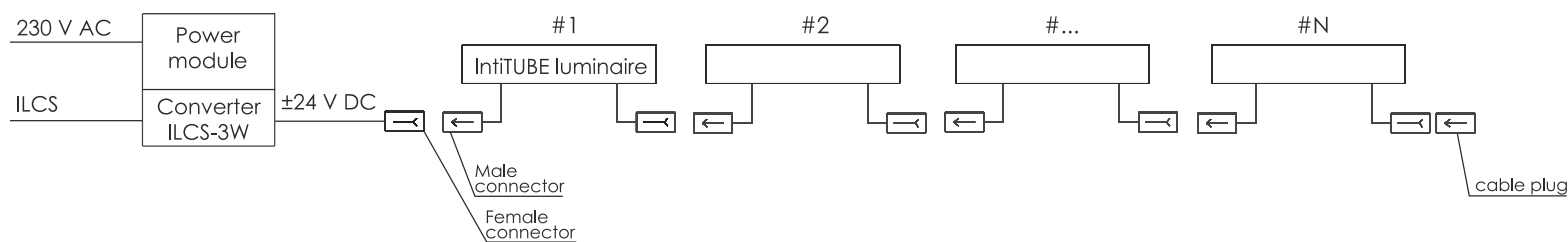

IntiTUBE white color luminaire connections diagram

N	Wire color	Input/Output
1	brown	+48 V
2	blue	PWM
3	yellow-green	-48 V

IntiTUBE fullcolor luminaire connections diagram

N	Wire color	Input/Output
1	brown	+24 V
2	blue	DATA
3	yellow-green	-24 V