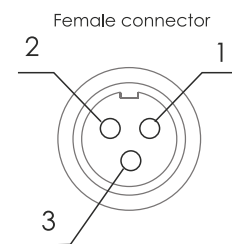

IntiTUBE white color luminaire connections diagram

N	Wire color	Input/Output
1	brown	+48 V
2	blue	PWM
3	yellow-green	-48 V

IntiTUBE fullcolor luminaire connections diagram

N	Wire color	Input/Output
1	brown	+24 V
2	blue	DATA
3	yellow-green	-24 V