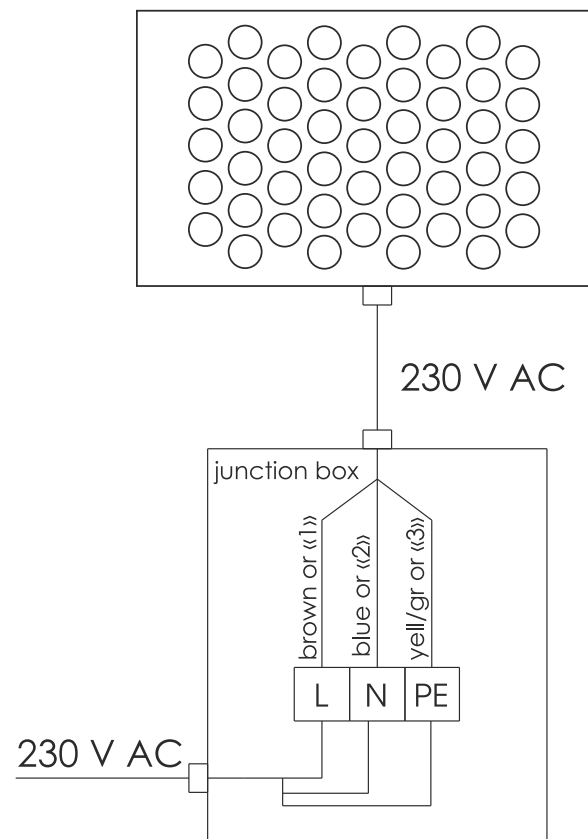

IntiSTARK CONNECTION DIAGRAM

I N T I L E D

IntiSTARK white color luminaire connections diagram