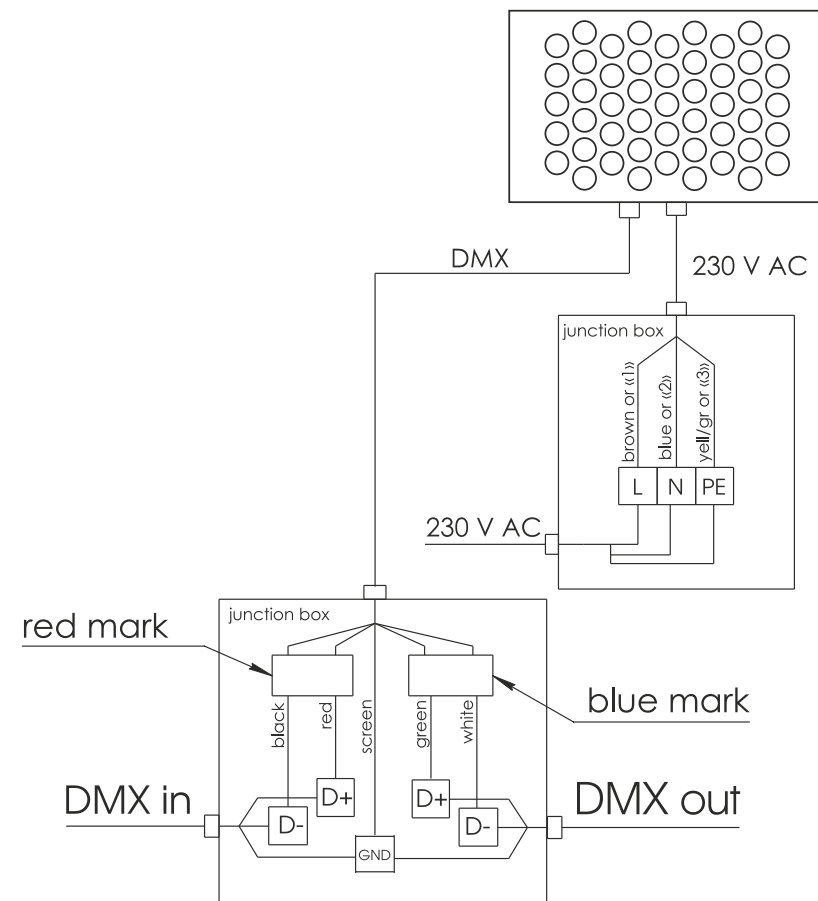

## IntiSTARK MAIN TECHNICAL CHARACTERISTICS

I N T I L E D

Light source	Nichia (Japan), Cree (USA) LEDs
Light color	white (3000 K, 4000 K, 5000 K), RGB, RGBW
Optics	10°, 30°, 10α30°, 10x50°, 60°, 80°
Luminous flux	1 450 - 6 850 lm
Wattage	25 - 136 W
Voltage	90-264 V AC
Protection class	IP66
Operating temperature	tropical edition: -40°C ... +55°C standard edition: -40°C ... +45°C
Lifespan	not less than 50000 hours
Control	mono: not available RGB, RGBW: DMX-512
Dimensions	basic version: 300x220x70 mm double version: 510x220x70 mm
Weight	5,5 - 9,5 kg
Mounting	adjustable
Customization	customized LEDs color combinations; control/power cables of any length; housing and accessories painting in any RAL color; production of customized accessories; IP68 connectors; control: PWM

# IntiSTARK DIMENSIONAL DRAWING

I N T I L E D

# IntiSTARK CONNECTION DIAGRAM

I N T I L E D

IntiSTARK white color luminaire connections diagram

IntiSTARK dynamic color luminaire connections diagram