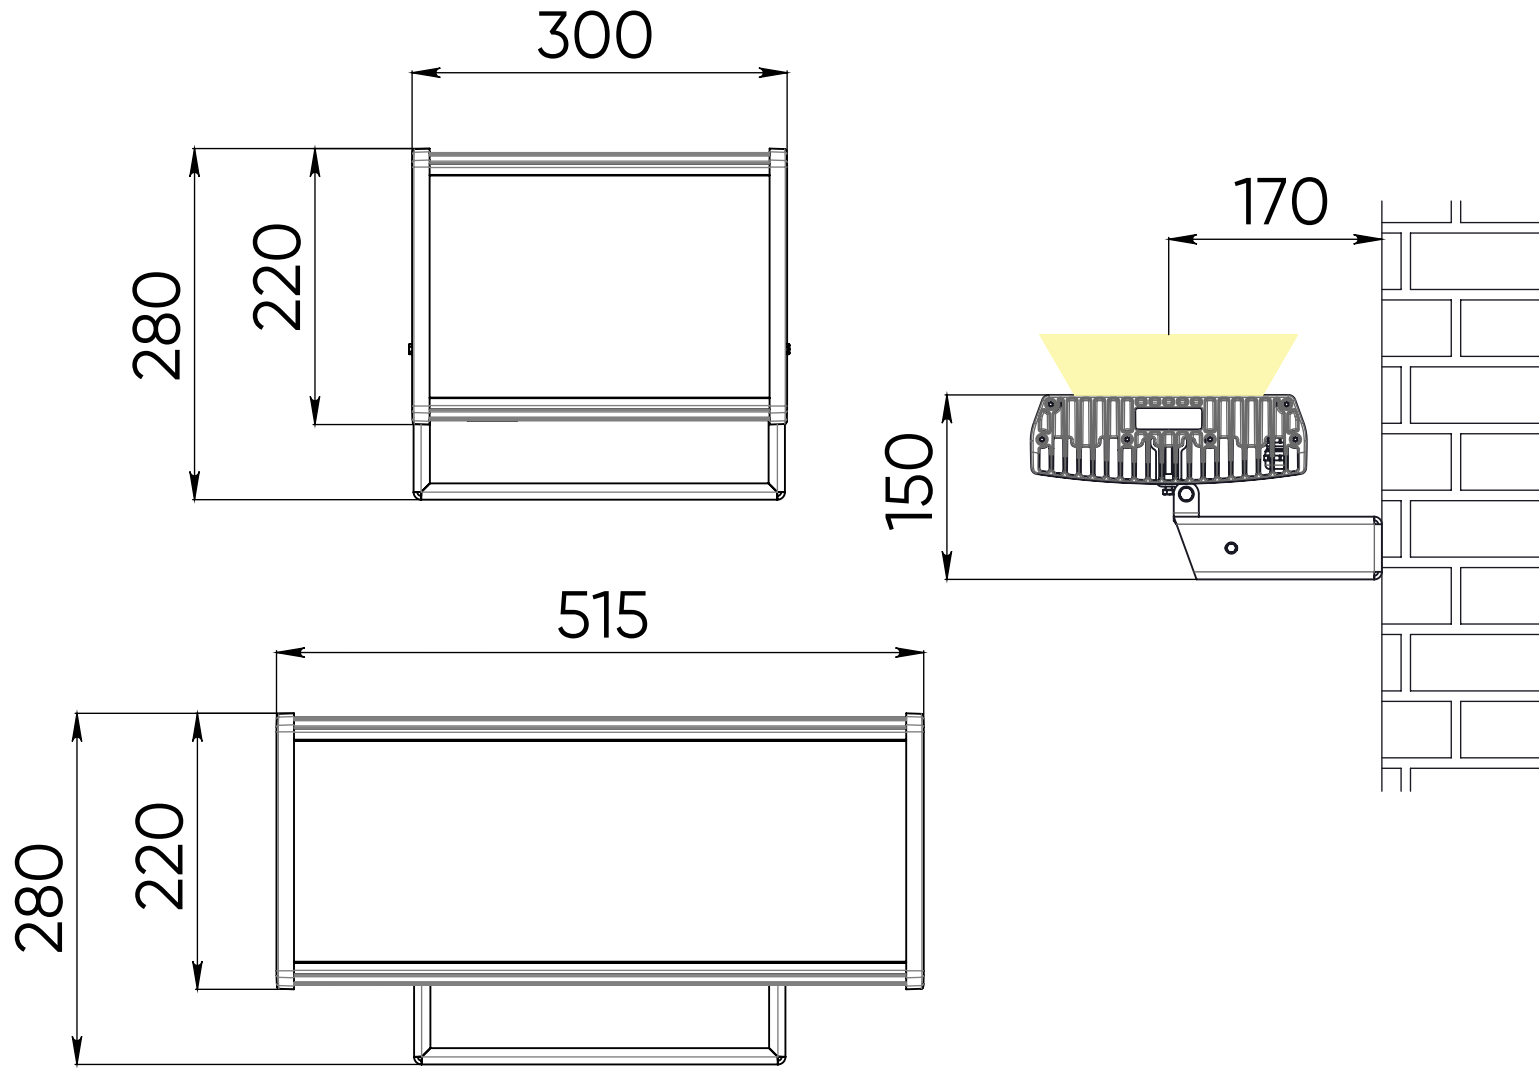

IntiSTARK DIMENSIONAL DRAWING

I N T I L E D