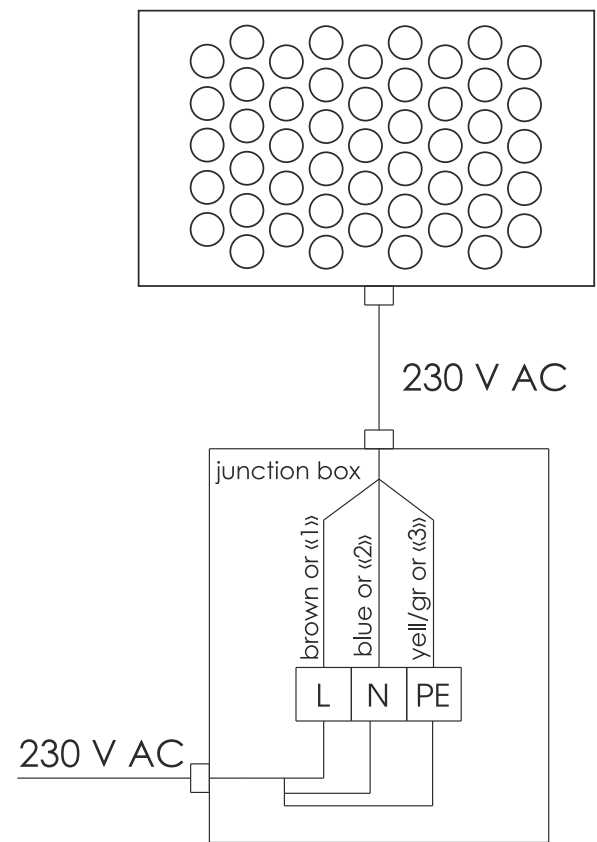

IntiSTARK white color luminaire connections diagram

IntiSTARK dynamic color luminaire connections diagram