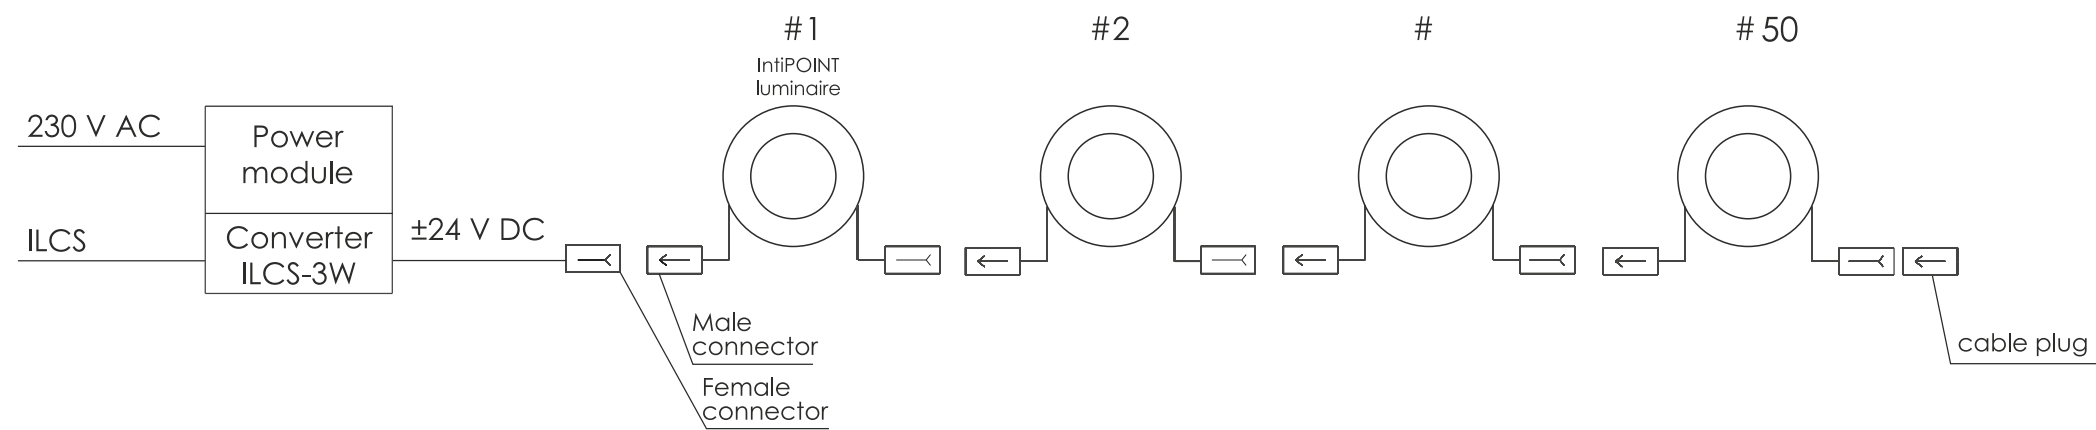

IntiPOINT luminaire connections diagram

N	Wire color	Input/Output
1	brown	+24 V
2	blue	DATA
3	yellow-green	-24 V