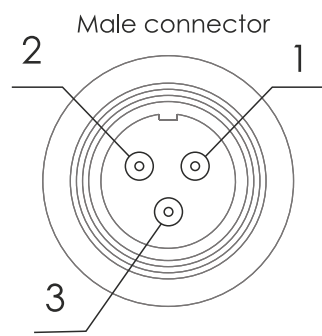

IntiPOINT luminaire connections diagram

N	Wire color	Input/Output
1	brown	+24 V
2	blue	DATA
3	yellow-green	-24 V