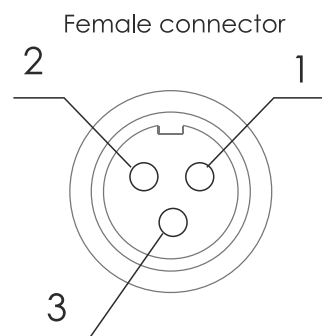

IntiPOINT luminaire connections diagram

N	Wire color	Input/Output
1	brown	+24 V
2	blue	DATA
3	yellow-green	-24 V