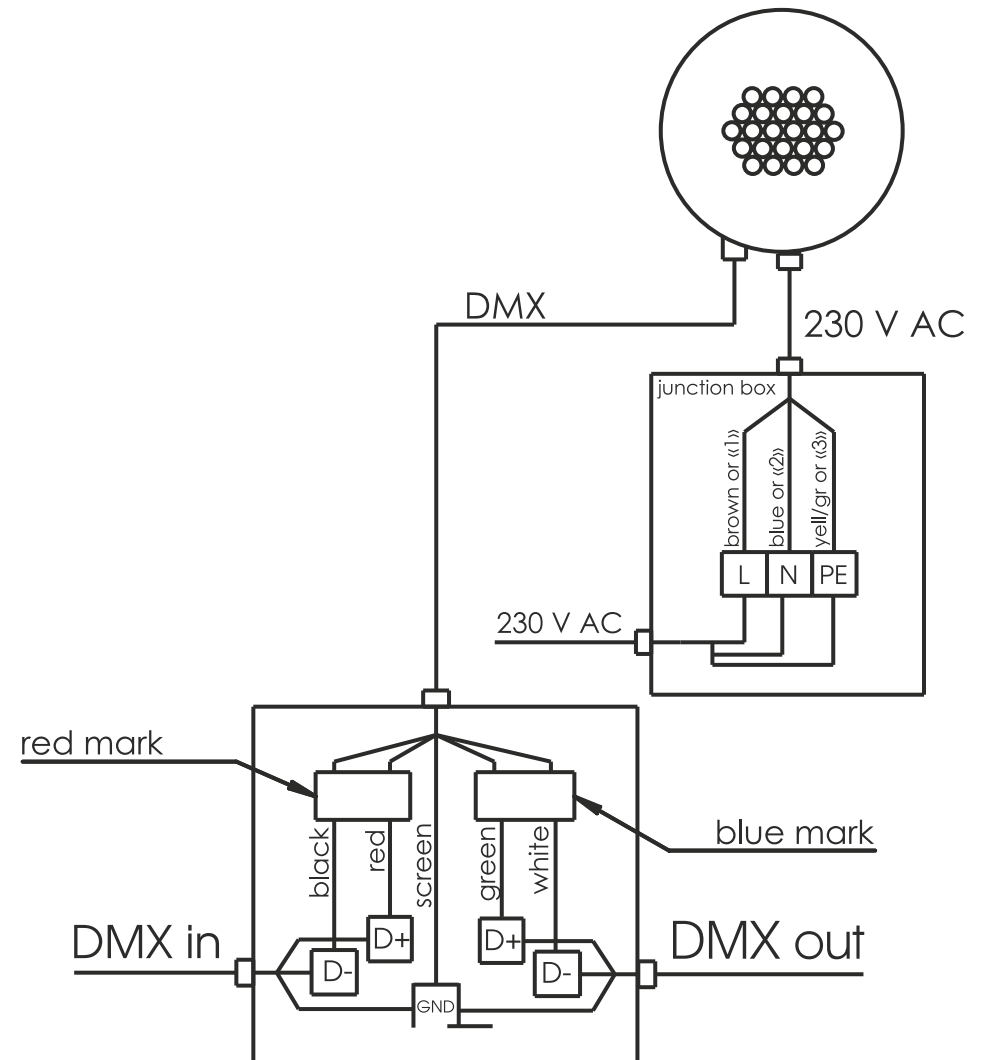

## IntiGROUND MAIN TECHNICAL CHARACTERISTICS

I N T I L E D

Light source	Nichia (Japan), Cree (USA) LEDs
Light color	white (3000 K, 4000 K, 5000 K), RGB, RGBW
Optics	10°, 10α30°, 10x50°, 30°, 60°, 80°
Luminous flux	590 - 2450 lm
Wattage	19-32 W
Voltage	90-264 V AC
Protection class	IP67
Operating temperature	tropical edition: -40°C ... +55°C standard edition: -40°C ... +45°C
Lifespan	no less than 50 000 hours
Control	DMX-512
Dimensions	318x318x140 mm
Weight	7 kg
Mounting	inground into soil or concrete with various surfaces (asphalt, paving slabs, facing stone, turf, etc.)
Customization	control/power cables of any length, PWM control

# IntiGROUND DIMENSIONAL DRAWING

I N T I L E D

# IntiGROUND CONNECTIONS DIAGRAM

I N T I L E D

IntiGROUND white color luminaire connections diagram

IntiGROUND dynamic color luminaire connections diagram