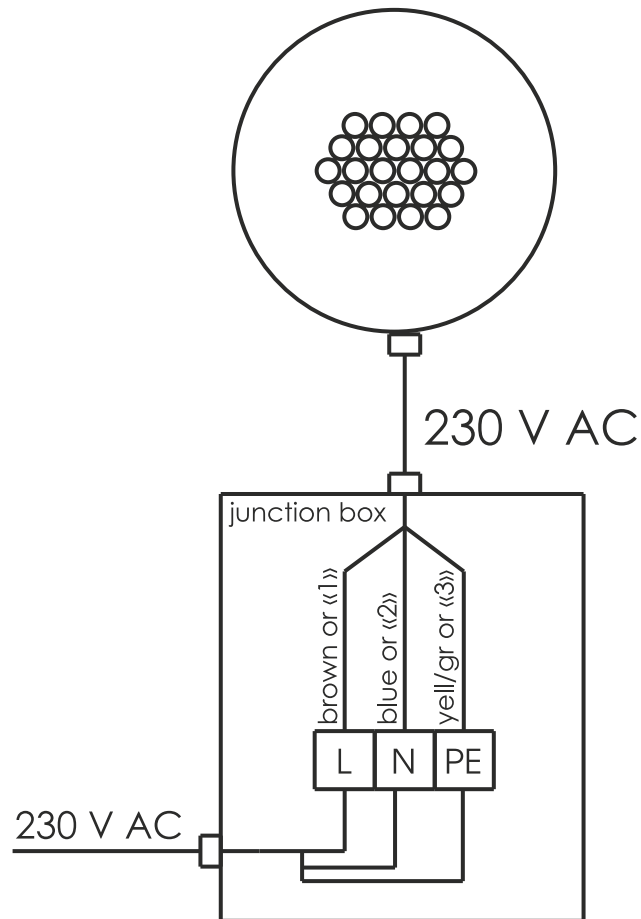

## IntiGROUND MAIN TECHNICAL CHARACTERISTICS

I N T I L E D

Light source	Nichia (Japan), Cree (USA) LEDs
Light color	white (3000 K, 4000 K, 5000 K), RGB, RGBW
Optics	10°, 10α30°, 10x50°, 30°, 60°, 80°
Luminous flux	590 - 2450 lm
Wattage	19-32 W
Voltage	90-264 V AC
Protection class	IP67
Operating temperature	tropical edition: -40°C ... +55°C standard edition: -40°C ... +45°C
Lifespan	no less than 50 000 hours
Control	DMX-512
Dimensions	318x318x140 mm
Weight	7 kg
Mounting	inground into soil or concrete with various surfaces (asphalt, paving slabs, facing stone, turf, etc.)
Customization	control/power cables of any length, PWM control

# IntiGROUND DIMENSIONAL DRAWING

I N T I L E D

# IntiGROUND CONNECTIONS DIAGRAM

I N T I L E D

IntiGROUND white color luminaire connections diagram

IntiGROUND dynamic color luminaire connections diagram